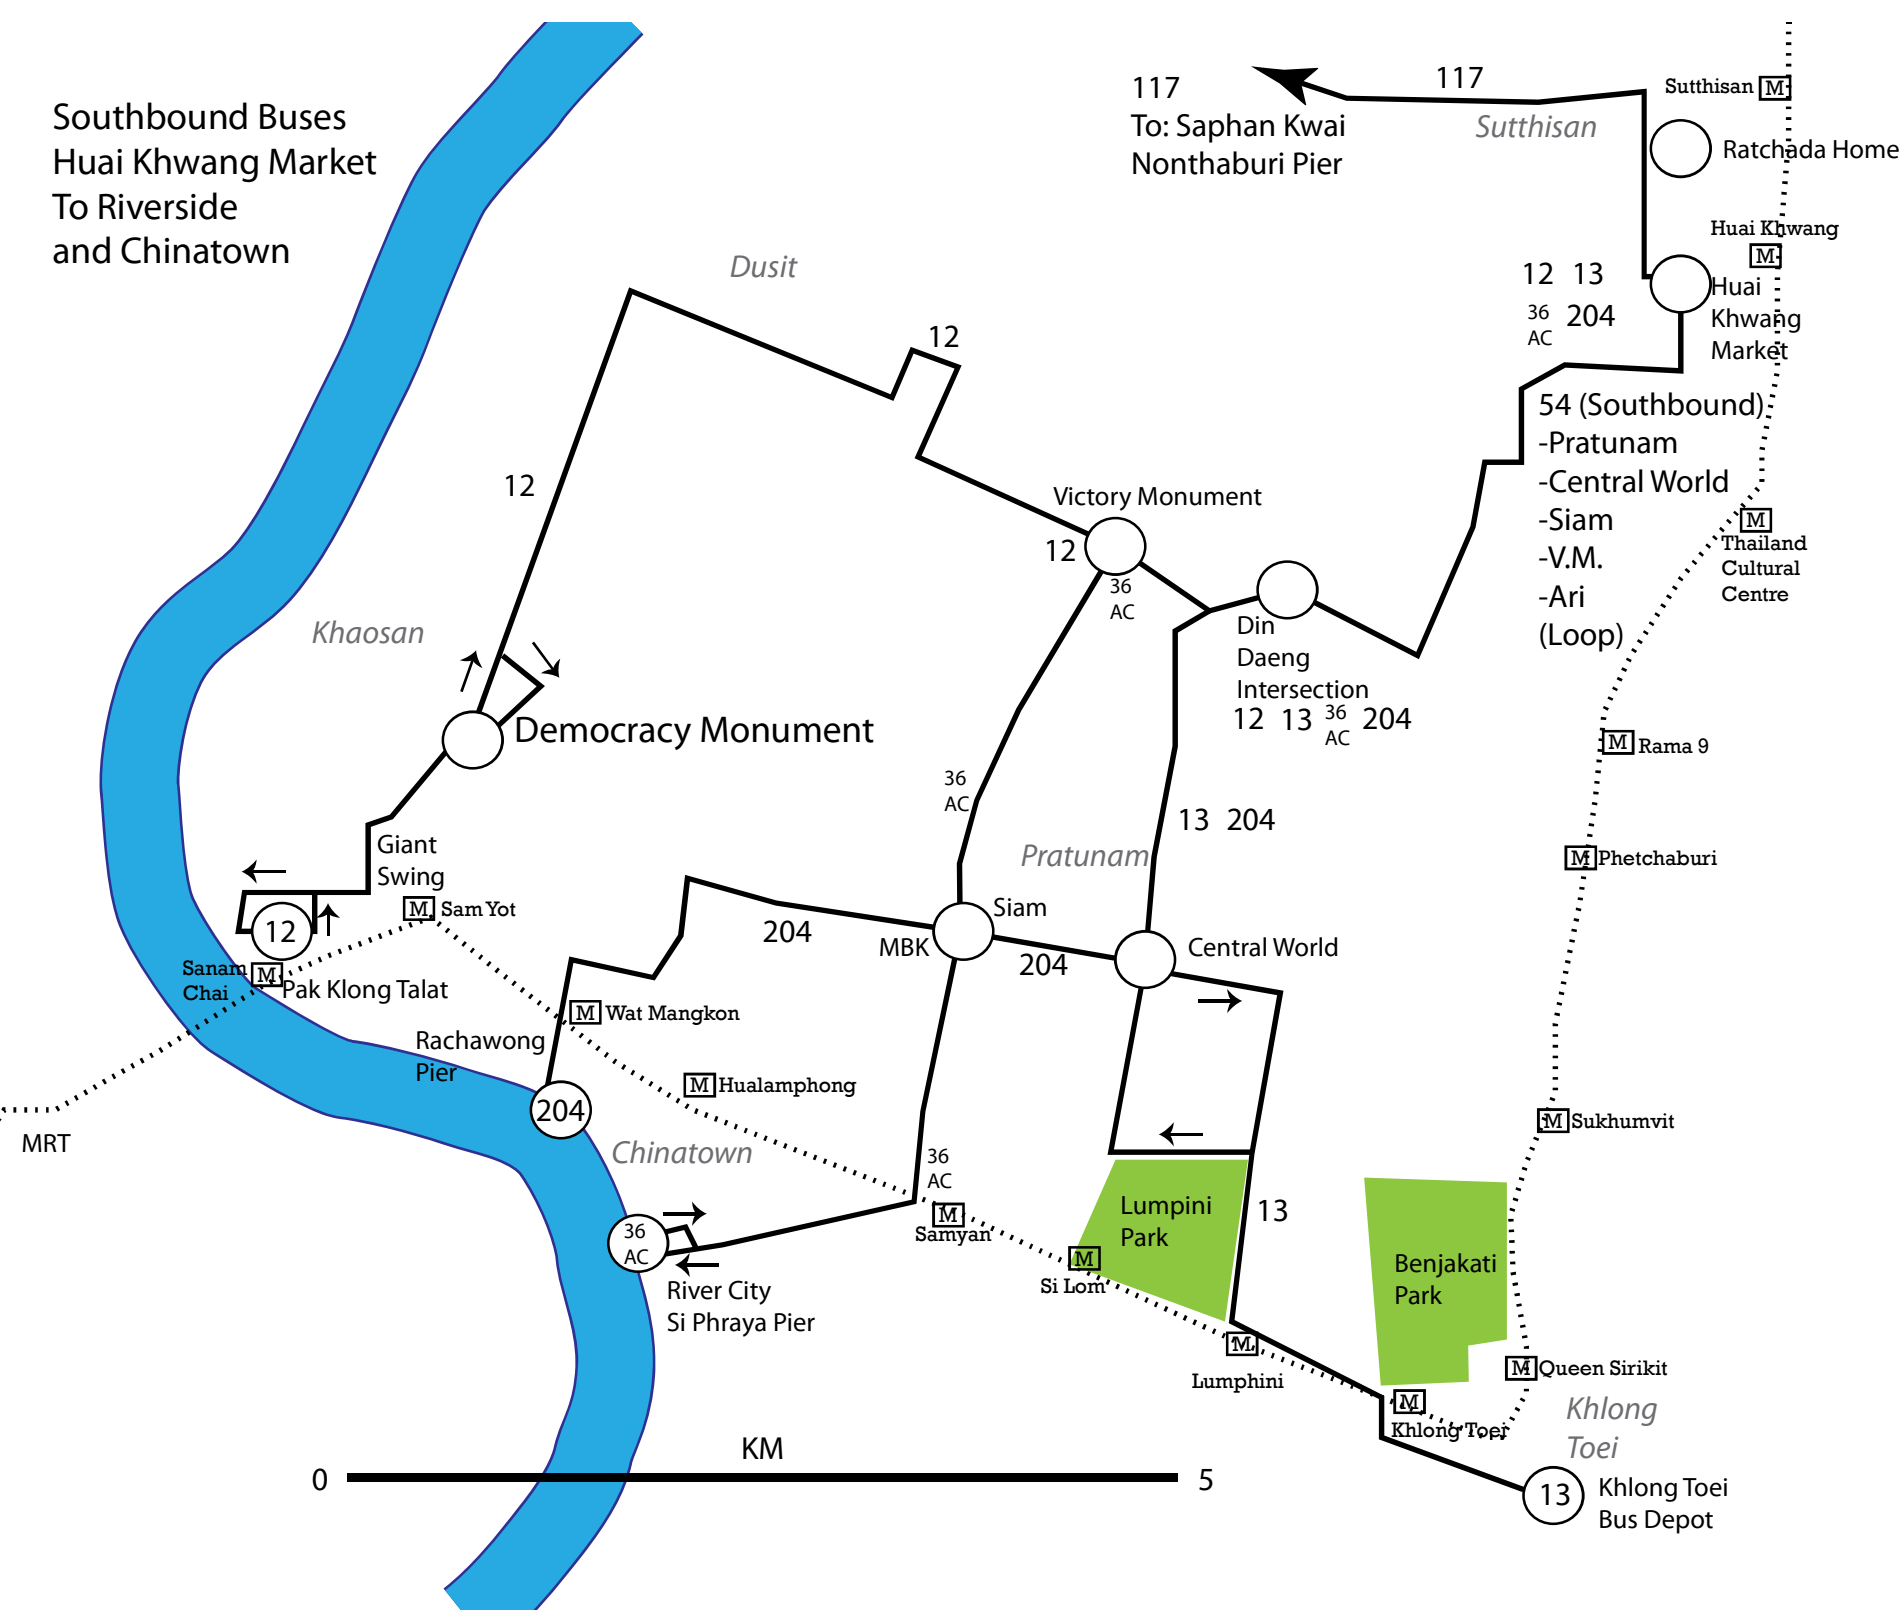

Southbound Buses
Huai Khwang Market
To Riverside
and Chinatown

117
To: Saphan Kwai
Nonthaburi Pier

12 13
36 204
AC

54 (Southbound)
-Pratunam
-Central World
-Siam
-V.M.
-Ari
(Loop)

0 KM 5